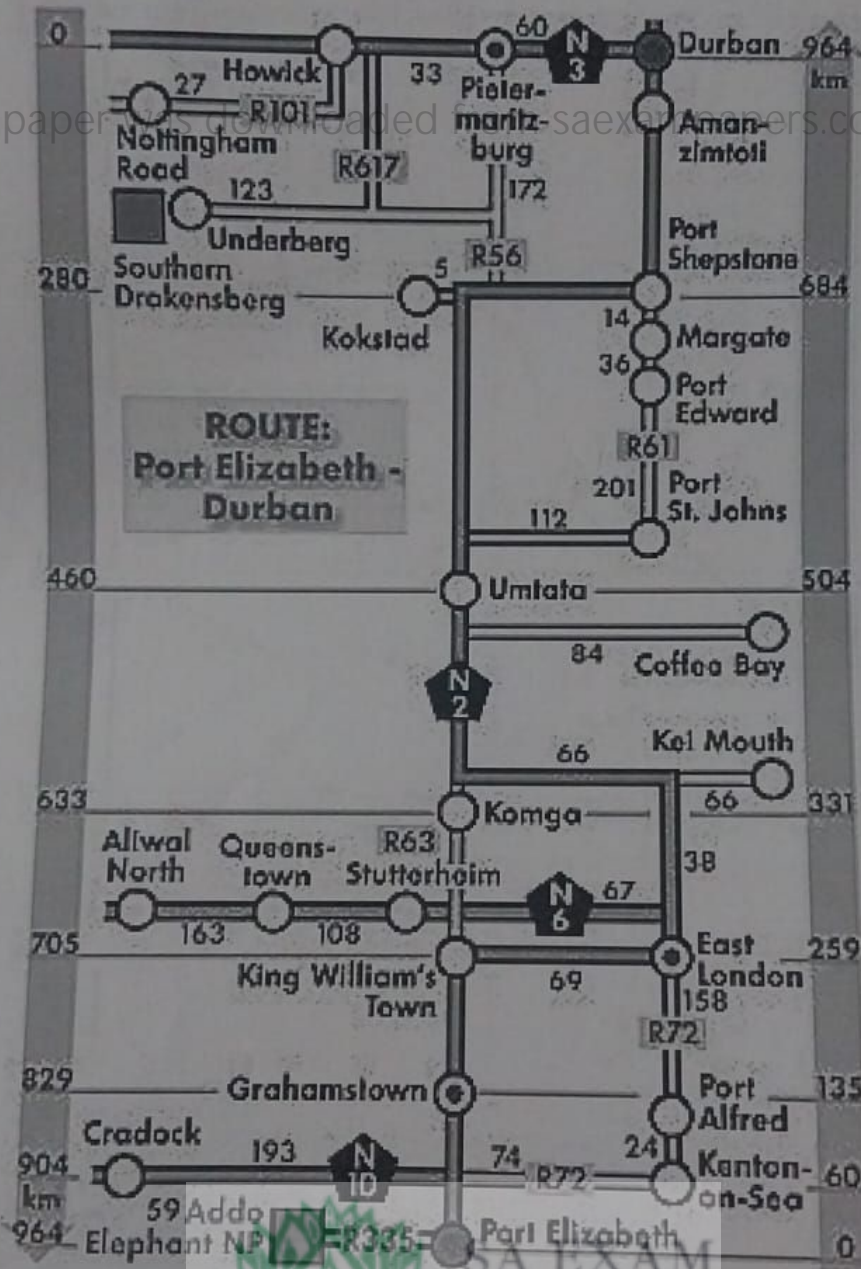

ANNEXURE C

QUESTION 2.3

pers | This paper was downloaded from saexampapers.co.za

George

773	Bloemfontein												
438	1 004	Cape Town											
1 319	634	1 753	Durban										
645	584	1 079	674	East London									
465	601	899	854	180	Grahamstown								
1 171	398	1 402	578	982	999	Johannesburg							
762	177	962	811	780	667	472	Kimberley						
1 183	410	1 431	236	752	932	356	587	Ladysmith					
1 203	464	1 343	821	1 048	1 065	287	380	597	Mafikeng				
335	677	769	984	310	130	1 075	743	1 062	1 548	Port Elizabeth			
880	570	1 314	439	235	415	869	747	517	1 003	545	Umtata		
926	153	1 156	564	737	754	258	294	340	451	830	718	Welkom	
1 701	928	1 932	1 118	1 512	1 529	530	1 002	894	808	1 605	1 403	788	Messina

ANNEXURE D

QUESTION 4.2